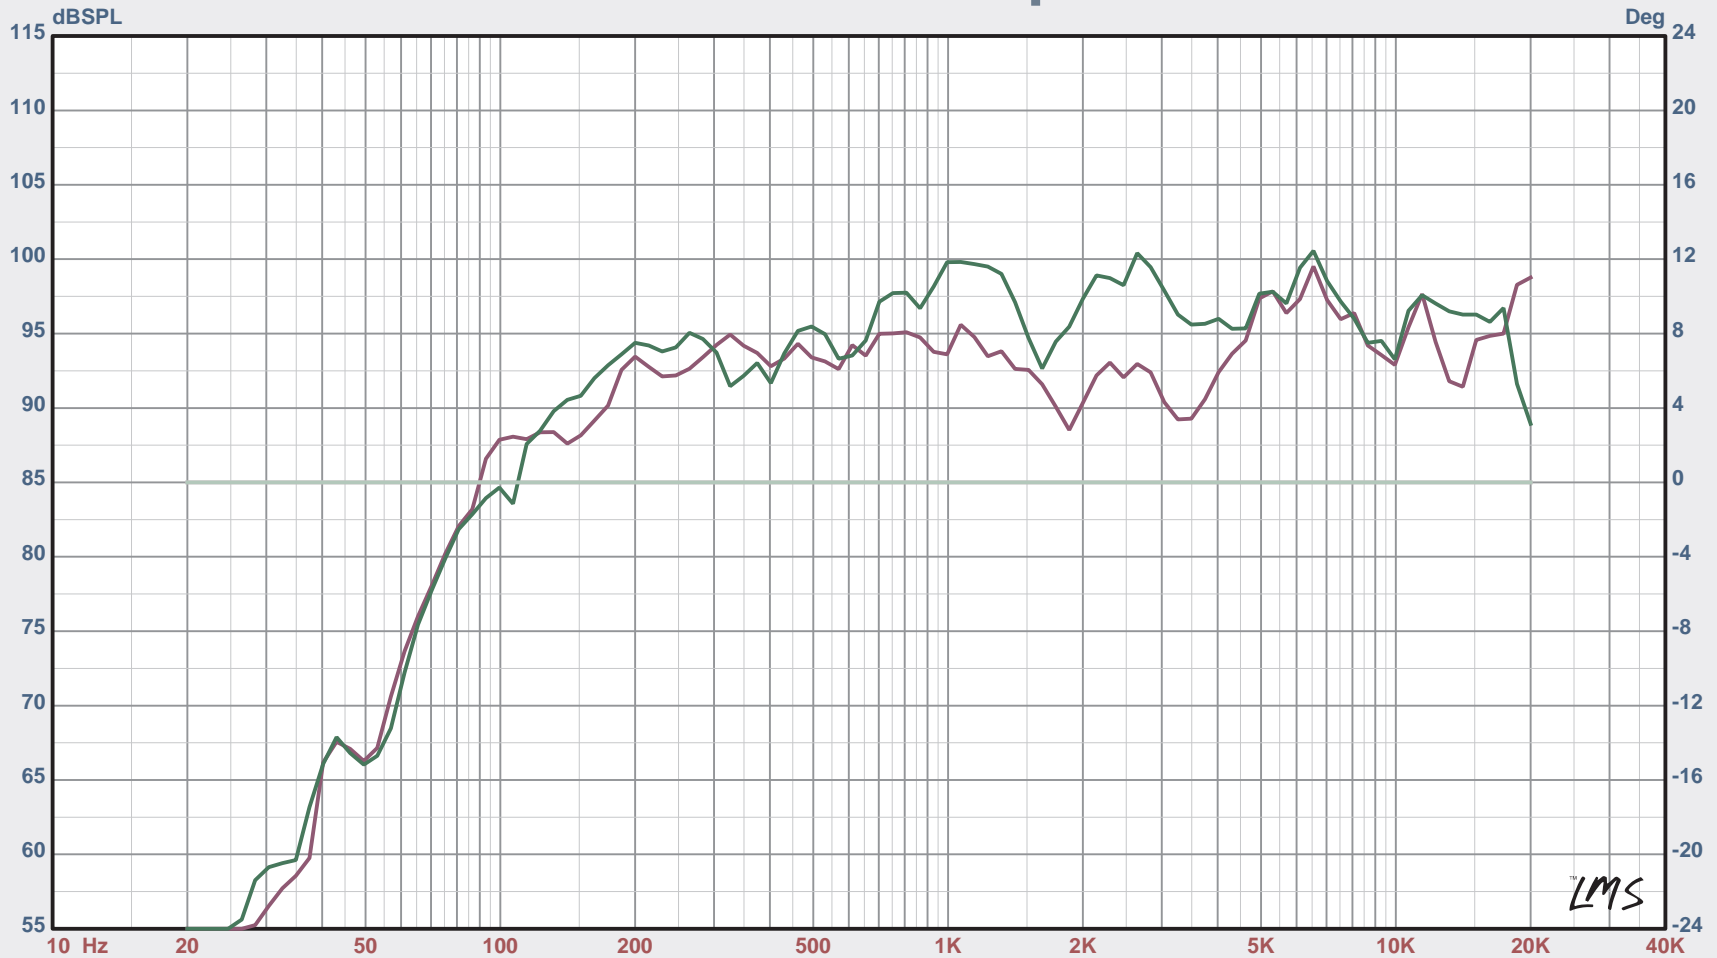

SPL vs Freq

LMS

Map

- 11: super vernal 1W 3 ft w/EQ bass conj
- 12: super vernal 1W 3 ft

Notes

Data Measured: May 18, 2018 Fri 6:48 pm

Data Measured: Feb 8, 2018 Thr 5:14 pm

LMS

4.6.0.371
May/29/2007

Person:
Company:

Project:
File: Super Vernal.lib

May 18, 2018
Fri 6:56 pm

LINEAR X
S Y S T E M S